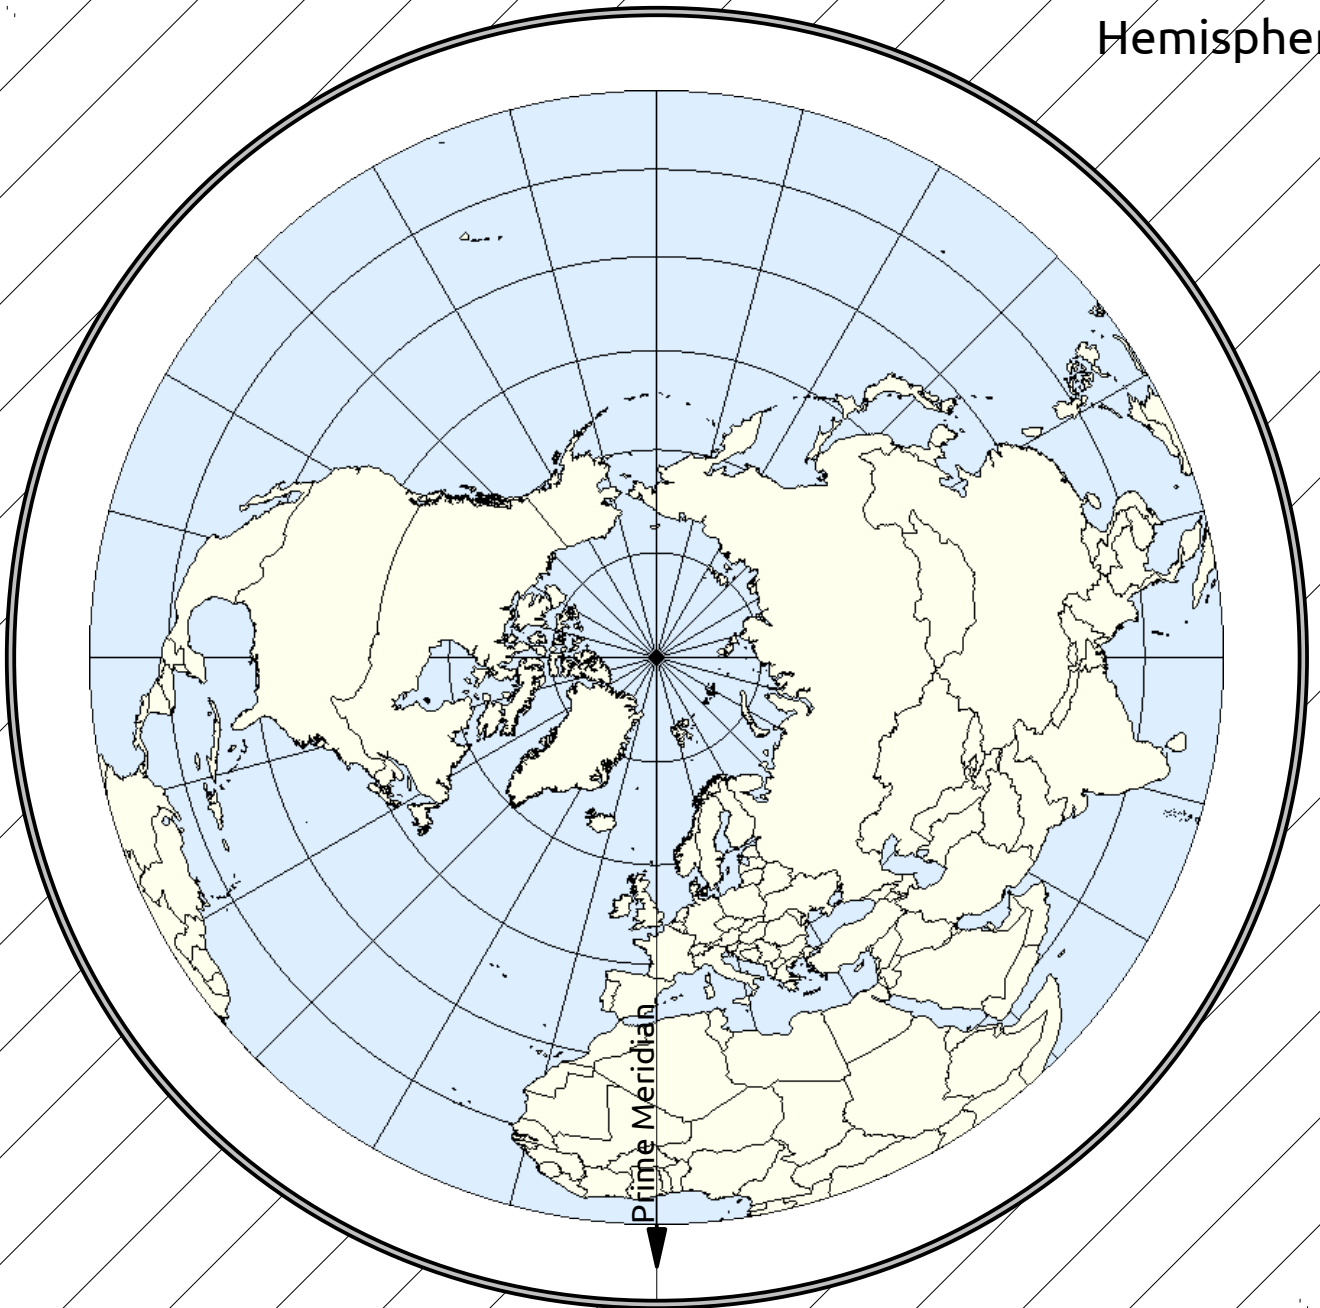

Northern Hemisphere

Southern Hemisphere

Longitude Clock

Northern Hemisphere

Map: Sean Baker (Marvin01), https://commons.wikimedia.org/wiki/File:Northern_Hemisphere_LamAz.png, „Northern Hemisphere LamAz“, <https://creativecommons.org/licenses/by/2.0/legalcode>

SPACE
awareness

Longitude Clock

Southern Hemisphere

Map: Sean Baker (Marvin01), https://commons.wikimedia.org/wiki/File:Southern_Hemisphere_LamAz.png, <https://creativecommons.org/licenses/by/2.0/legalcode>