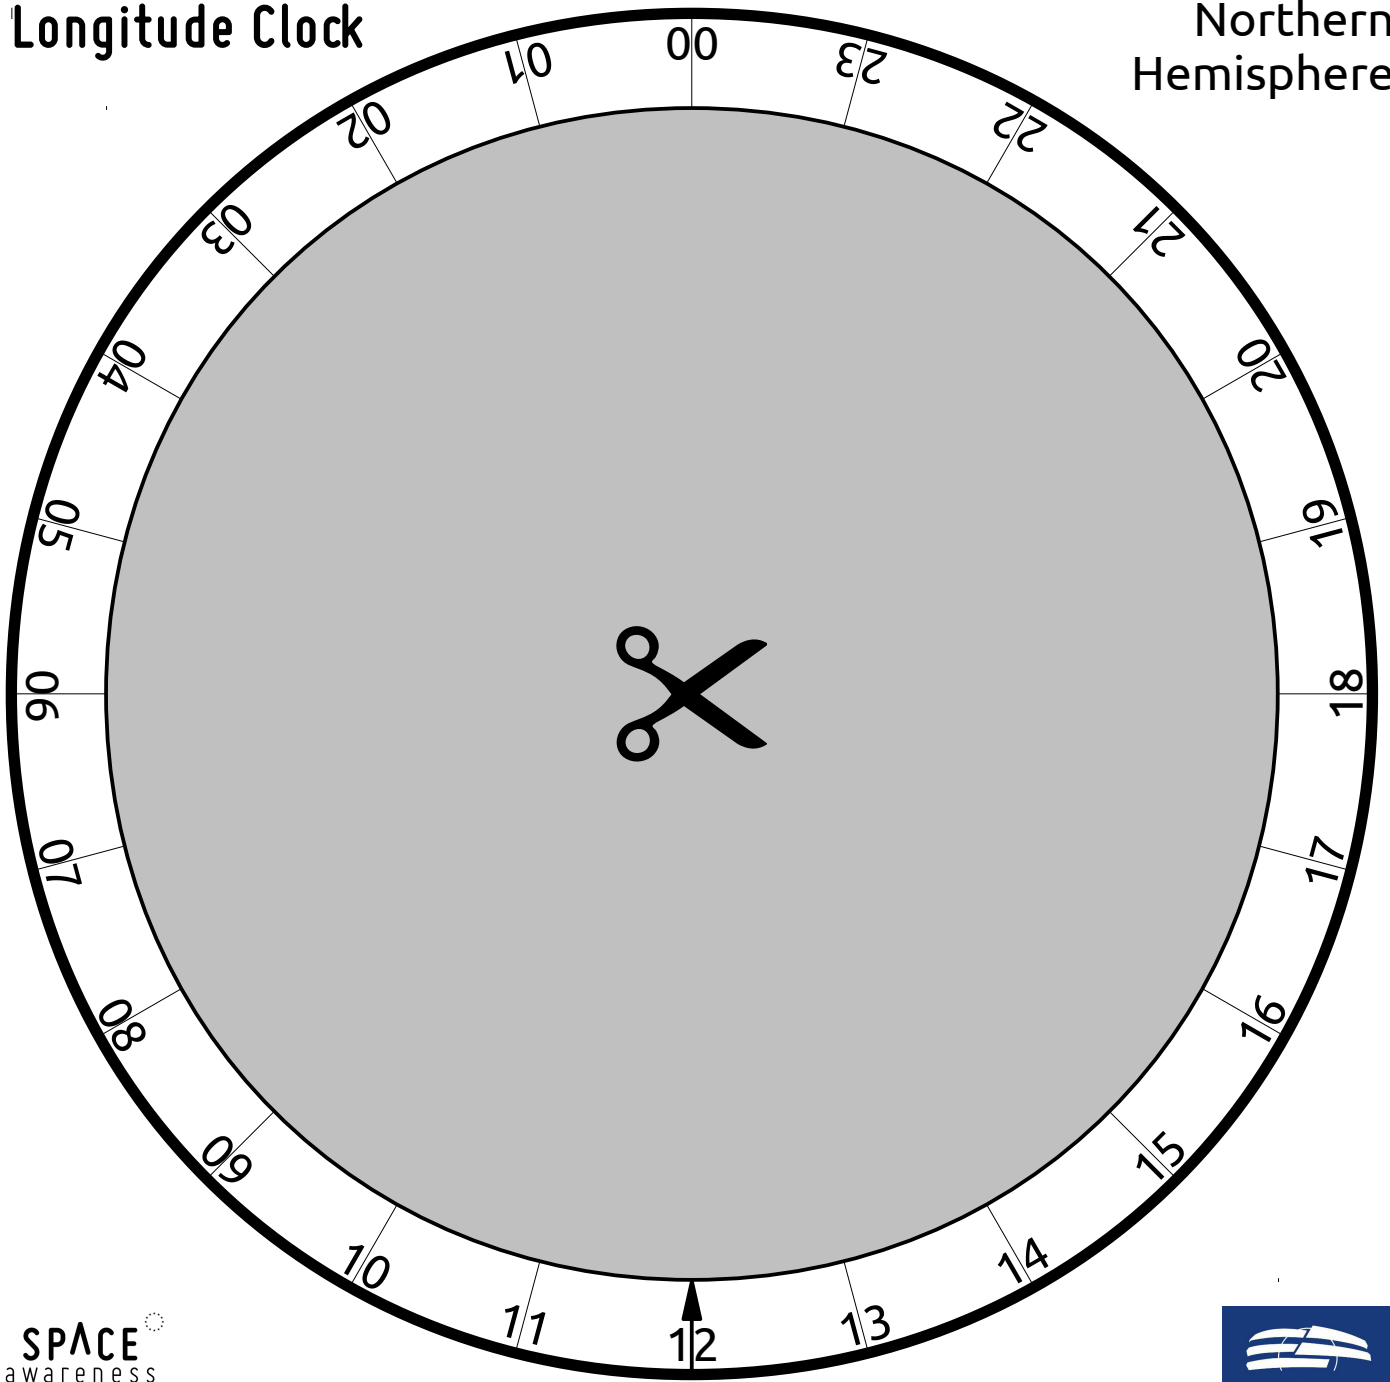

Northern Hemisphere

Southern Hemisphere

Longitude Clock

Northern Hemisphere

Map: Sean Baker (Marvin01), https://commons.wikimedia.org/wiki/File:Northern_Hemisphere_LamAz.png, „Northern Hemisphere LamAz“, <https://creativecommons.org/licenses/by/2.0/legalcode>

SPACE
awareness

Longitude Clock

Southern Hemisphere

Map: Sean Baker (Marvin01), https://commons.wikimedia.org/wiki/File:Southern_Hemisphere_LamAz.png, <https://creativecommons.org/licenses/by/2.0/legalcode>