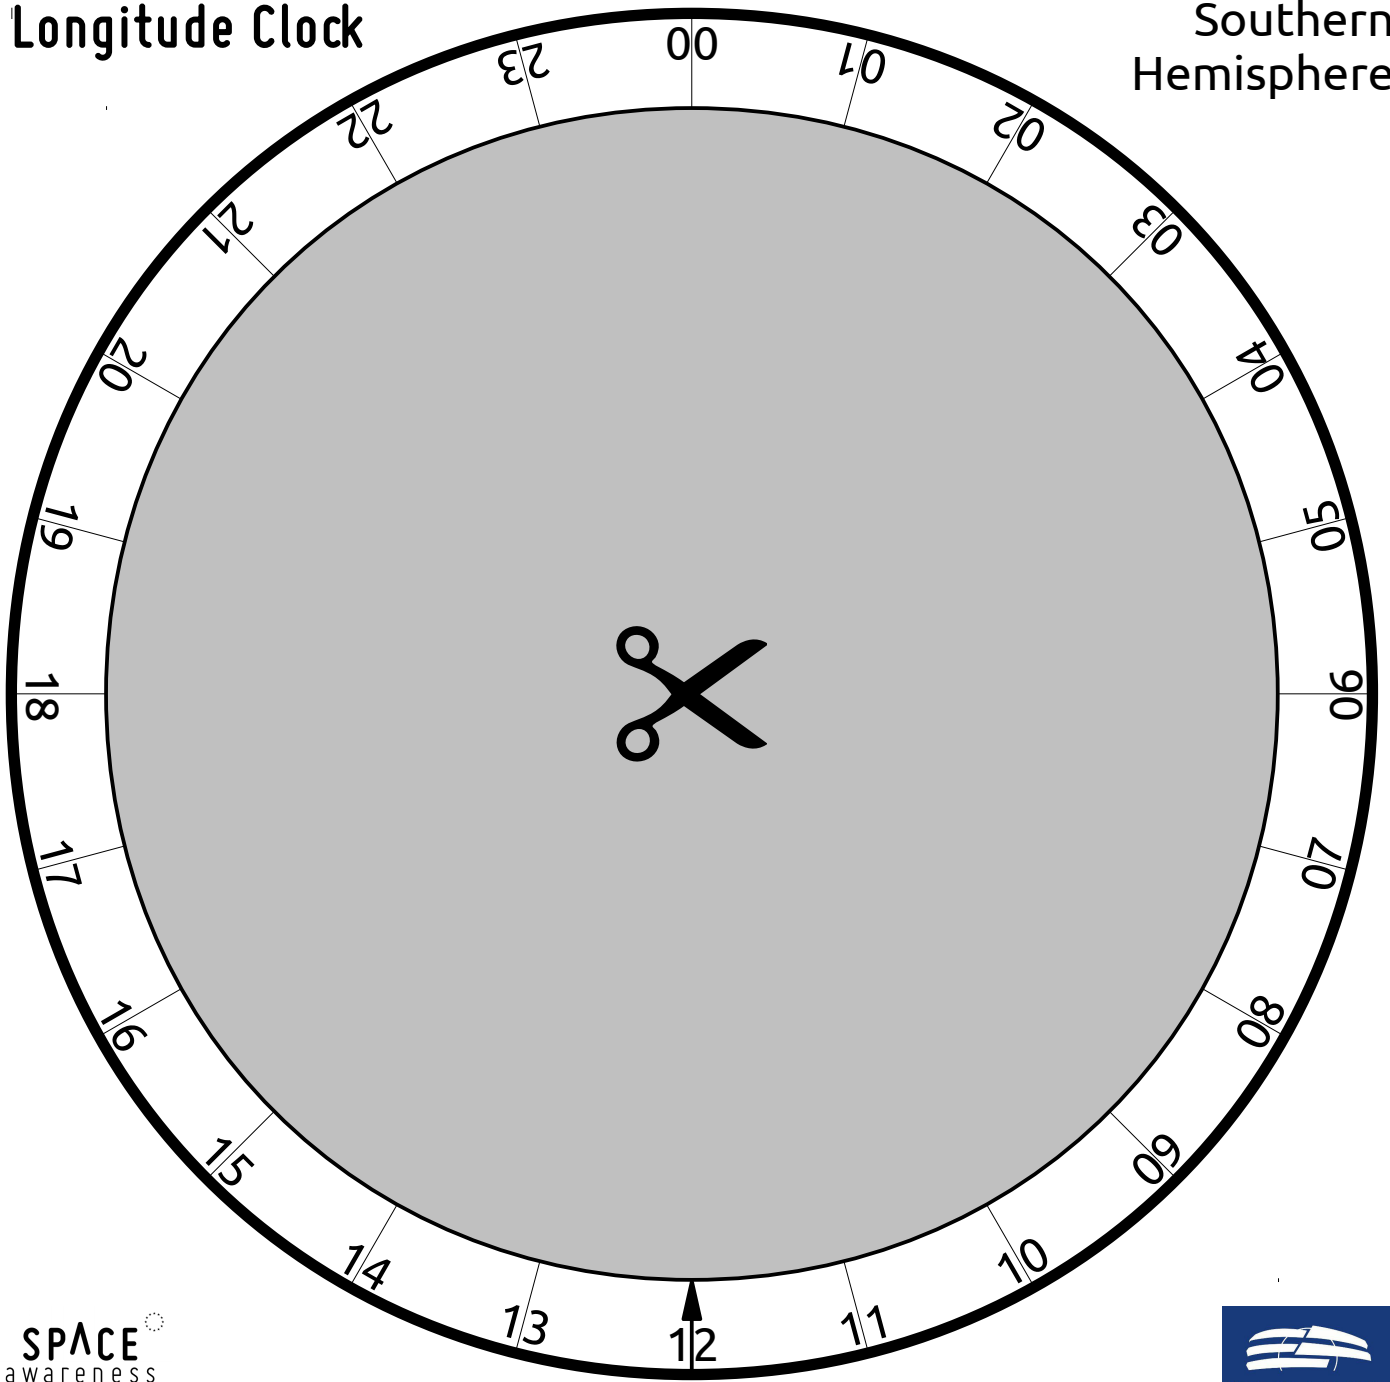

Northern Hemisphere

Southern Hemisphere

Longitude Clock

Northern Hemisphere

Map: Sean Baker (Marvin01), https://commons.wikimedia.org/wiki/File:Northern_Hemisphere_LamAz.png, „Northern Hemisphere LamAz“, <https://creativecommons.org/licenses/by/2.0/legalcode>

SPACE
awareness

Longitude Clock

Southern Hemisphere

Map: Sean Baker (Marvin01), https://commons.wikimedia.org/wiki/File:Southern_Hemisphere_LamAz.png, <https://creativecommons.org/licenses/by/2.0/legalcode>