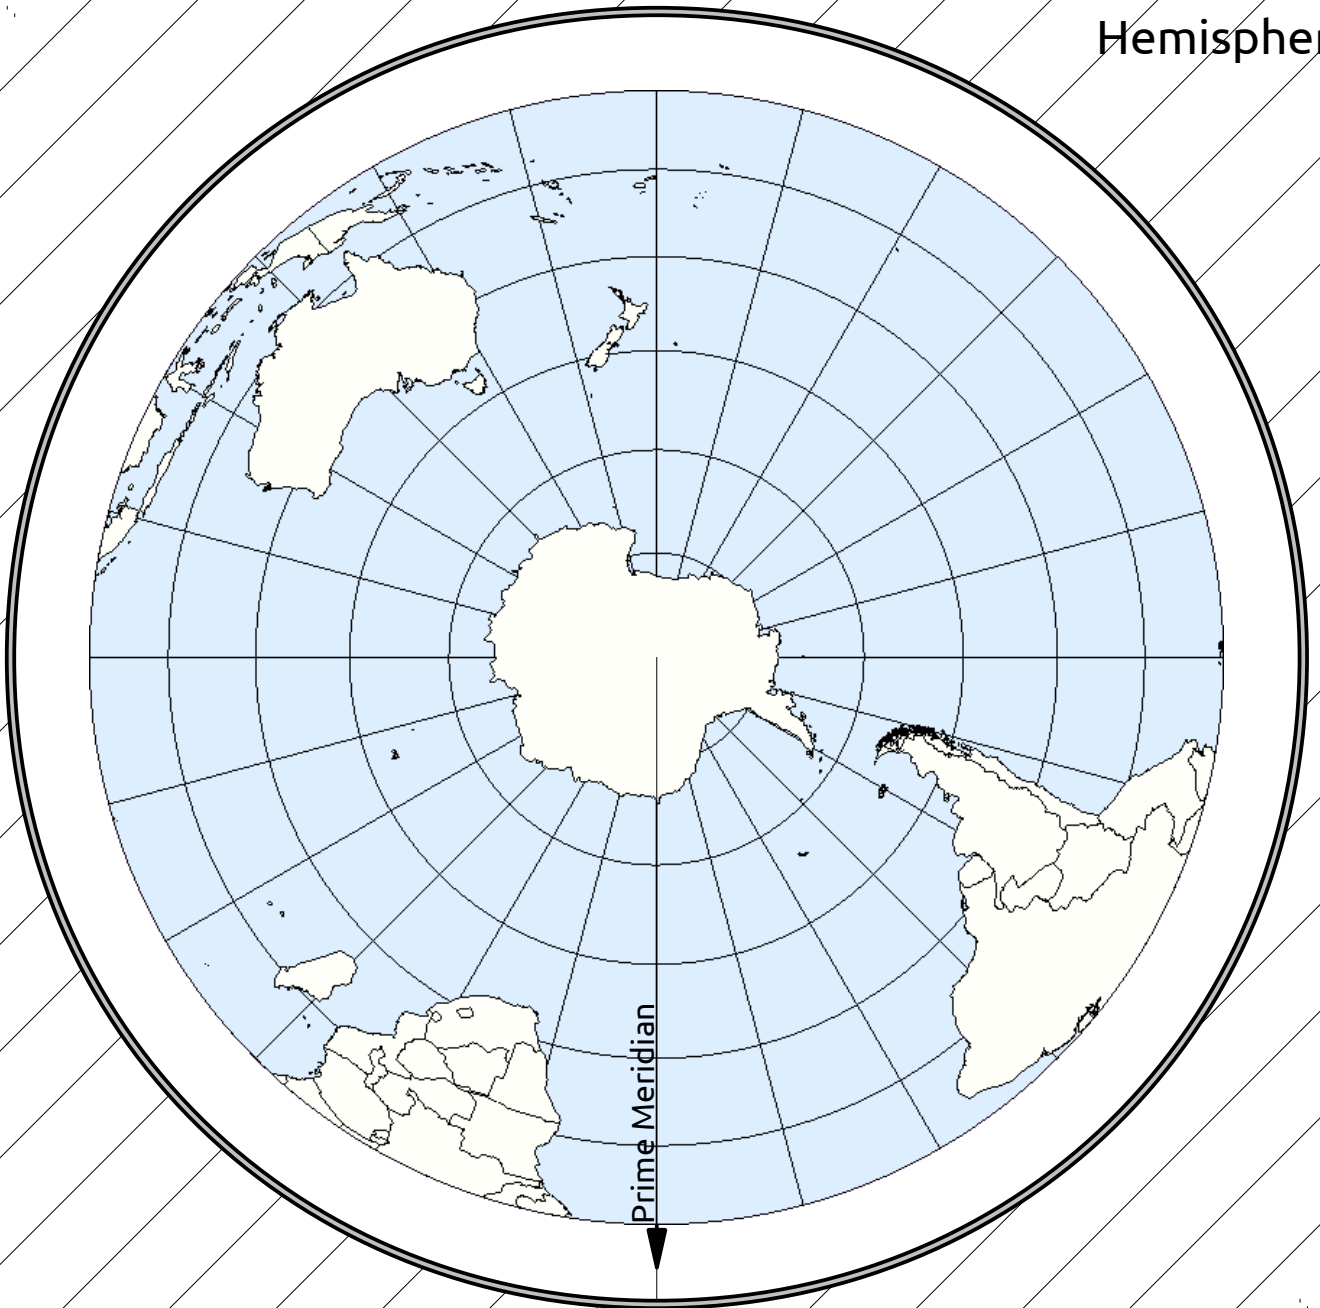

Northern Hemisphere

Southern Hemisphere

Longitude Clock

Northern Hemisphere

Map: Sean Baker (Marvin01), https://commons.wikimedia.org/wiki/File:Northern_Hemisphere_LamAz.png, „Northern Hemisphere LamAz“, <https://creativecommons.org/licenses/by/2.0/legalcode>

SPACE
awareness

Longitude Clock

Southern Hemisphere

Map: Sean Baker (Marvin01), https://commons.wikimedia.org/wiki/File:Southern_Hemisphere_LamAz.png, <https://creativecommons.org/licenses/by/2.0/legalcode>